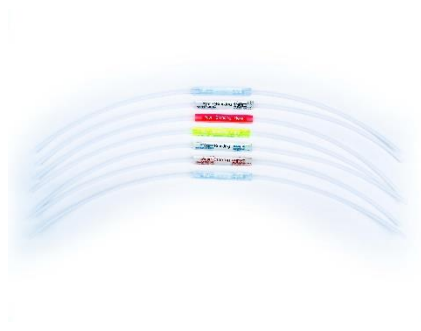

WAND FLEXI DUO

Size:

wand 100mm x 12mm x 10mm
flexible part diamatere 6 mm

Lenght

200 mm
300 mm
400 mm
500 mm

Color:

red, green, blue, purple, grey, white, black, yellow

Material:

PMMA